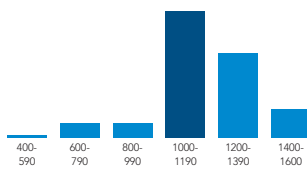

SAT March 2021, All grades - Scores & Benchmarks

School
Mean Score
1189

District
Mean Score
N/A

State
Mean Score
N/A

Total Group
Mean Score
1163

Number of Participants	19
Met Both Benchmarks	89%
Met ERW	(480) 95%
Met Math	(530) 89%
Met None	5%

Number of Participants	0

Number of Participants	0

Number of Participants	224887
Met Both Benchmarks	65%
Met ERW	(480) 84%
Met Math	(530) 68%
Met None	13%

Distribution of Scores