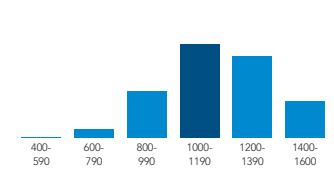

Number of Participants	0
------------------------	----------

Number of Participants	0
------------------------	----------

Number of Participants	224887
Met Both Benchmarks	65%
Met ERW	(480) 84%
Met Math	(530) 68%
Met None	13%

Distribution of Scores

Distribution of Scores

Mean Total Score (400-1600)

Total Score	1189
-------------	-------------

Mean Section Scores (200-800)

Evidence-Based Reading and Writing	584
Math	606

Mean Test Scores (10-40)