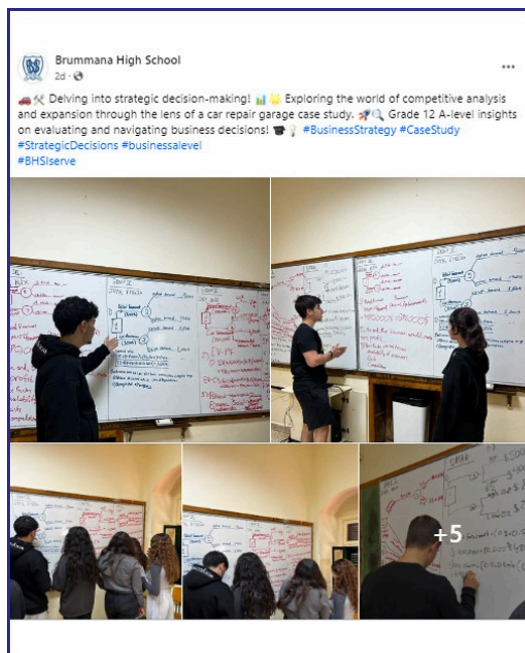

Thursday, 9 November 2023

A-level Business Students

"Brummana High School A-Level Business Students Illuminate Saudi Arabia's Extraordinary Metamorphosis" In a captivating fusion of theoretical prowess and real-world application, Brummana High School's Grade 12 business students have woven a compelling narrative that unveils the transformative journey of Saudi Arabia across diverse spectrums. From the arid expanse of the world's largest desert to a...

[Read More](#)